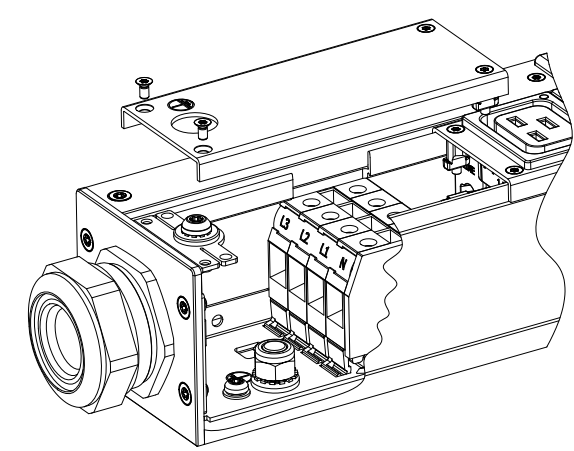

Screw Terminal 16mm²