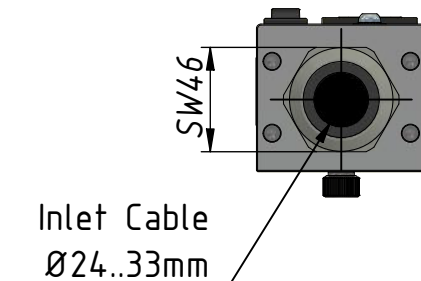

M40 metal cable gland