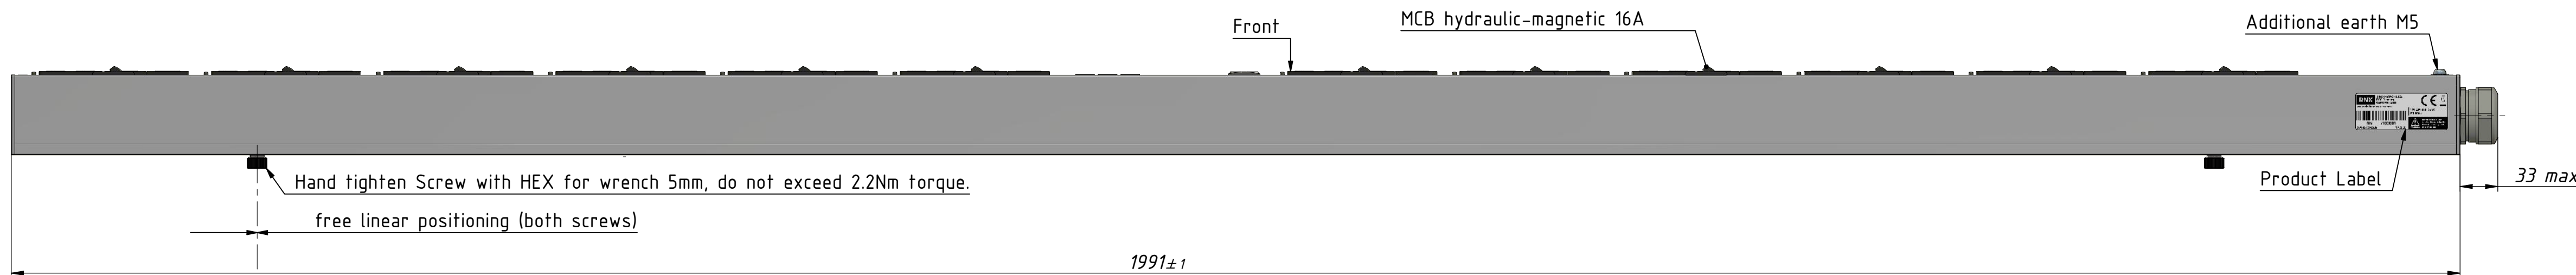

M40 metal cable gland