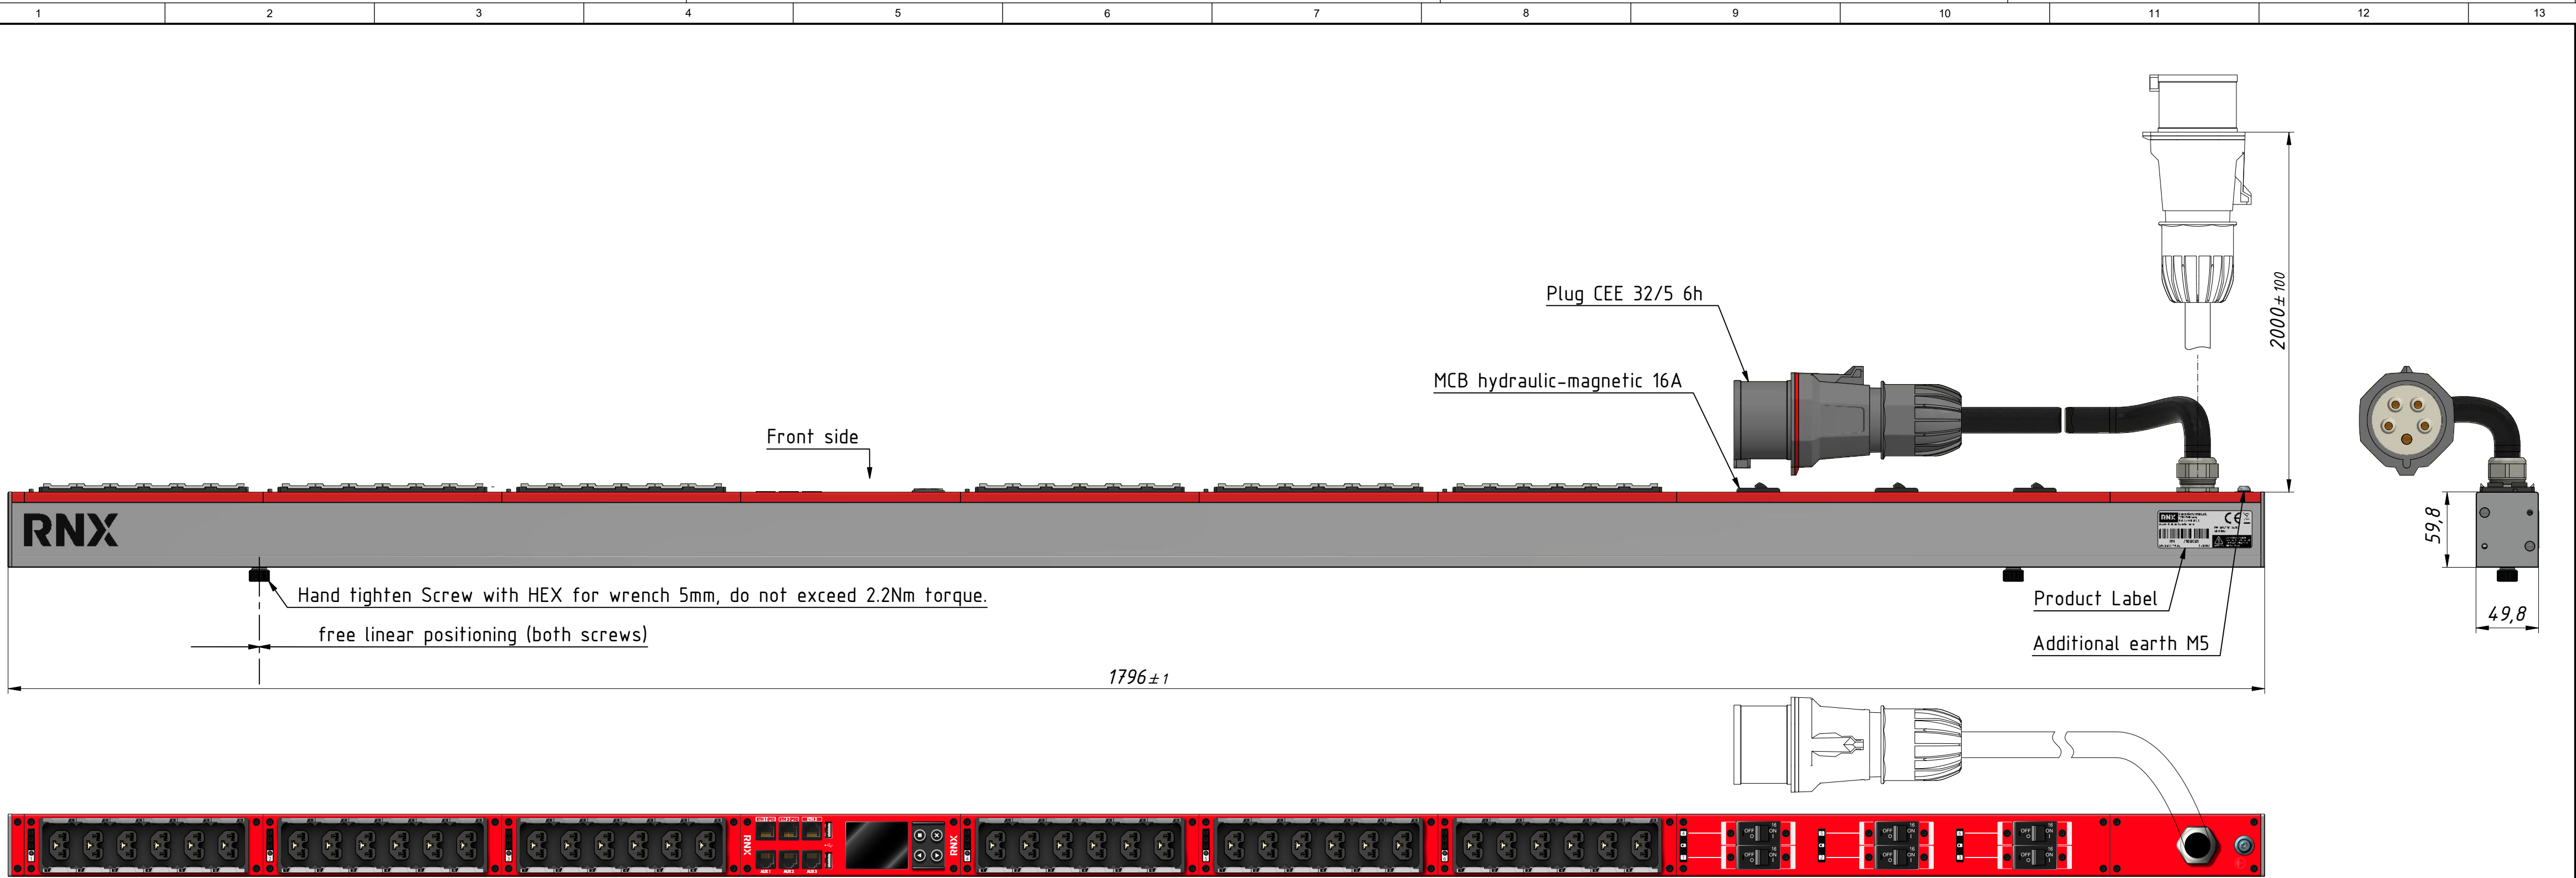

Disclaimer: Dimensions and illustrative drawings are accurate to the company's knowledge at the time of printing, however specifications are subject to change without notice.

Route de la Fonderie 6, 1700 Fribourg, Switzerland www.riedonetworks.com, +41 26 505 50 00	Drawing: 100-1271 Revision: 2 Scale: 0.3	16.01.2024 Page 1 of 1
	UPDU RCM Outlet Switched & Metered 3x32A 36 Combo C13-C15-C19-C21 red RN3605